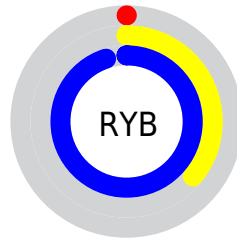

- Red (0%)
- Yellow (36%)
- Blue (95%)