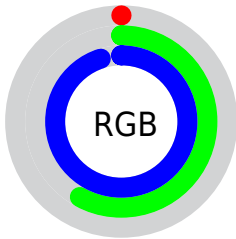

Distribution

- Red (0%)
- Green (58%)
- Blue (95%)