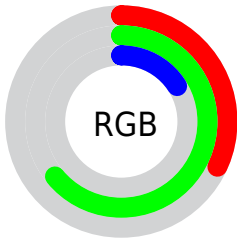

Distribution

Red (32%)

Green (64%)

Blue (16%)