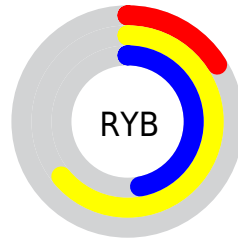

## Conversions Part 2

Format	Color
<a href="#">RYB</a>	<a href="#">41, 162, 121</a>
Decimal	<a href="#">5415465</a>
CIELab	<a href="#">59.70, -45.70, 52.05</a>
CIELCh	<a href="#">60, 69.265, 131.283</a>
Yxy	<a href="#">27.7916, 0.3283, 0.5432</a>
Android (android.graphics.Color)	<a href="#">4283605545 (0xFF52A229)</a>
YUV	<a href="#">124.2860, -41.0600, -37.0848</a>
Hunter-Lab	<a href="#">52.7177, -35.3785, 29.5071</a>

A 20% lighter version of the original color is  $79.83, -45.94, 52.05$ , and  $39.66, -44.41, 44.71$  is the 20% darker color. If you saturate the color by 10%, you get  $59.21, -49.78, 56.46$ , and if you desaturate by 10%, it is  $60.29, -40.93, 46.29$ .

# Distribution

Red (32%)

Green (64%)

Blue (16%)

Red (16%)

Yellow (64%)

Blue (47%)

Cyan (49%)