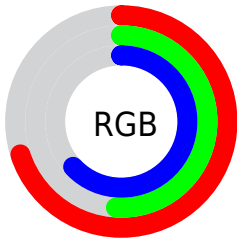

Distribution

Red (70%)

Green (51%)

Blue (63%)