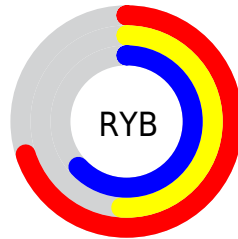

# Details

The CIELab color  $59.76, 24.42, -9.40$  is a light color, and the websafe version is hex `CC99CC`. A complement of this color would be  $68.76, -23.26, 11.08$ , and the grayscale version is  $61.14, 0.00, -0.01$ .

A 20% lighter version of the original color is  $79.66, 24.52, -9.68$ , and  $39.67, 24.17, -9.25$  is the 20% darker color. If you saturate the color by 10%, you get  $55.41, 33.26, -12.21$ , and if you desaturate by 10%, it is  $64.35, 15.53, -6.24$ .

# Distribution

Red (70%)

Green (51%)

Blue (63%)

Red (70%)

Yellow (51%)

Blue (63%)

Cyan (0%)