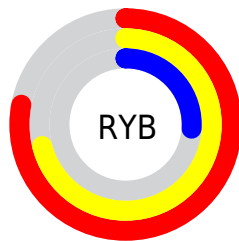

- Red (78%)
- Yellow (71%)
- Blue (26%)