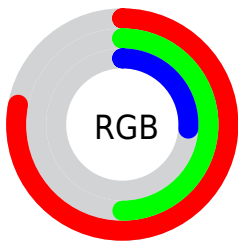

Distribution

- Red (78%)
- Green (50%)
- Blue (26%)