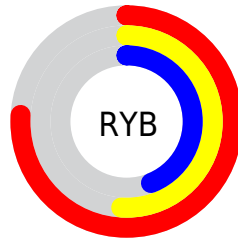

# Details

The CIELab color  $59.82, 24.47, 19.58$  is a dark color, and the websafe version is hex `CC9999`. A complement of this color would be  $69.15, -17.31, -14.89$ , and the grayscale version is  $60.41, 0.00, -0.01$ .

A 20% lighter version of the original color is  $79.82, 24.80, 19.42$ , and  $39.84, 24.61, 19.72$  is the 20% darker color. If you saturate the color by 10%, you get  $55.87, 31.12, 25.40$ , and if you desaturate by 10%, it is  $64.00, 18.11, 14.32$ .

# Distribution

Red (76%)

Green (50%)

Blue (44%)

Red (76%)

Yellow (51%)

Blue (44%)

Cyan (0%)