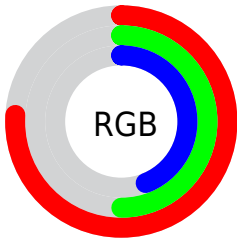

Distribution

Red (76%)

Green (50%)

Blue (44%)