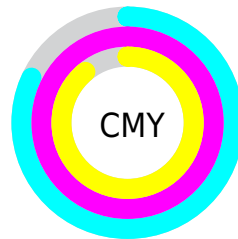

A 20% lighter version of the original color is **25.90, 25.87, -6.00**, and **0.00, 0.00, 0.00** is the 20% darker color. If you saturate the color by 10%, you get **6.00, 25.83, -6.03**, and if you desaturate by 10%, it is **6.98, 23.73, -5.97**.

Distribution

- Red (18%)
- Green (0%)
- Blue (11%)

- Red (18%)
- Yellow (0%)
- Blue (11%)

- Cyan (0%)
- Magenta (100%)
- Yellow (39%)
- Black (82%)

- Cyan (82%)
- Magenta (100%)
- Yellow (89%)

Brightness & Saturation Gradients

These gradients show how the CIELab color 86.00, 25.83, -6.03 changes by changing the brightness by 10 percent. The first figure shows a shift by +10% for each color and the second figure -10%.

Similar to the brightness gradients but the following saturation gradients show a change of the CIELab color 86.00, 25.83, -6.03 by changing the saturation by 10% instead.