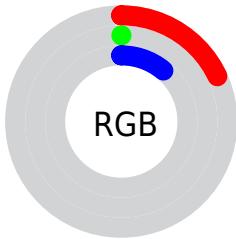

Distribution

- Red (18%)
- Green (0%)
- Blue (11%)