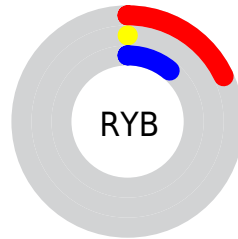

- Red (18%)
- Yellow (0%)
- Blue (11%)