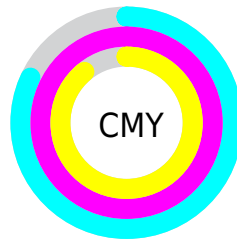

A 20% lighter version of the original color is **25.90, 25.87, -6.00**, and **0.00, 0.00, 0.00** is the 20% darker color. If you saturate the color by 10%, you get **6.00, 25.83, -6.03**, and if you desaturate by 10%, it is **6.98, 23.73, -5.97**.

Distribution

- Red (18%)
- Green (0%)
- Blue (11%)

- Red (18%)
- Yellow (0%)
- Blue (11%)

- Cyan (0%)
- Magenta (100%)
- Yellow (39%)
- Black (82%)

- Cyan (82%)
- Magenta (100%)
- Yellow (89%)

Brightness & Saturation Gradients

These gradients show how the CIE Lab color 86.00, 25.83, -6.03 changes by changing the brightness by 10 percent. The first figure shows a shift by +10% for each color and the second figure -10%.

Similar to the brightness gradients but the following saturation gradients show a change of the CIE Lab color 86.00, 25.83, -6.03 by changing the saturation by 10% instead.