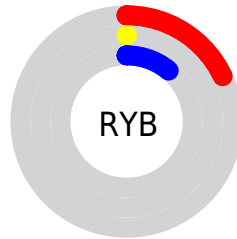

- Red (18%)
- Yellow (0%)
- Blue (11%)