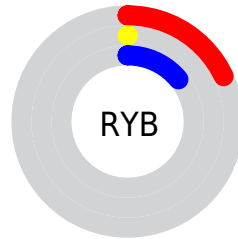

Conversions

Conversions Part 2

Format	Color
RYB	45, 0, 36
Decimal	2949156
CIELab	6.19, 26.94, -12.00
CIELCh	6, 29.492, 335.990
Yxy	0.6853, 0.3673, 0.1797
Android (android.graphics.Color)	4281139236 (0xFF2D0024)
YUV	17.5590, 9.0914, 24.0658
Hunter-Lab	8.2781, 15.7173, -6.5805

Details

The CIELab color **6.19, 26.94, -12.00** is a dark color, and the websafe version is hex **330033**. A complement of this color would be **14.94, -24.23, 17.56**, and the grayscale version is **5.25, 0.00, -0.00**.

A 20% lighter version of the original color is **26.15, 27.27, -12.28**, and **0.00, 0.00, 0.00** is the 20% darker color. If you saturate the color by 10%, you get **6.19, 26.94, -12.00**, and if you desaturate by 10%, it is **7.12, 24.72, -11.25**.

Distribution

- Red (18%)
- Green (0%)
- Blue (14%)

- Red (18%)
- Yellow (0%)
- Blue (14%)

- Cyan (0%)
- Magenta (100%)
- Yellow (20%)
- Black (82%)

- Cyan (82%)
- Magenta (100%)
- Yellow (86%)

Brightness & Saturation Gradients