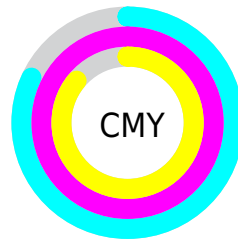

A 20% lighter version of the original color is **26.15, 27.27, -12.28**, and **0.00, 0.00, 0.00** is the 20% darker color. If you saturate the color by 10%, you get **6.19, 26.94, -12.00**, and if you desaturate by 10%, it is **7.12, 24.72, -11.25**.

Distribution

- Red (18%)
- Green (0%)
- Blue (14%)

- Red (18%)
- Yellow (0%)
- Blue (14%)

- Cyan (0%)
- Magenta (100%)
- Yellow (20%)
- Black (82%)

- Cyan (82%)
- Magenta (100%)
- Yellow (86%)

Brightness & Saturation Gradients

These gradients show how the CIE Lab color 86.19, 26.94, -12.00 changes by changing the brightness by 10 percent. The first figure shows a shift by +10% for each color and the second figure -10%.

Similar to the brightness gradients but the following saturation gradients show a change of the CIE Lab color 86.19, 26.94, -12.00 by changing the saturation by 10% instead.