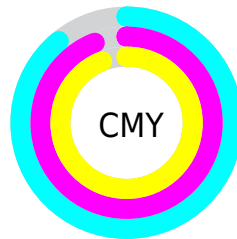

Details

The CIELab color **5.92, 5.54, 1.95** is a dark color, and the websafe version is hex **000000**. A complement of this color would be **9.20, -5.28, -1.71**, and the grayscale version is **6.15, 0.00, -0.00**.

A 20% lighter version of the original color is **25.81, 5.90, 1.51**, and **0.00, 0.00, 0.00** is the 20% darker color. If you saturate the color by 10%, you get **5.15, 6.47, 2.28**, and if you desaturate by 10%, it is **6.80, 4.47, 1.57**.

Distribution

Red (11%)

Green (6%)

Blue (6%)

Red (11%)

Yellow (6%)

Blue (6%)

Cyan (0%)

Magenta (43%)

Yellow (43%)

Black (89%)

Cyan (89%)

Magenta (94%)

Yellow (94%)

Brightness & Saturation Gradients

These gradients show how the CIELab color 85.92, 5.54, 1.95 changes by changing the brightness by 10 percent. The first figure shows a shift by +10% for each color and the second figure -10%.