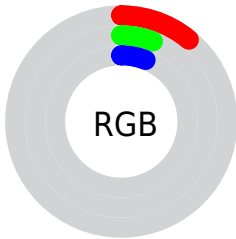

Distribution

Red (11%)

Green (6%)

Blue (6%)