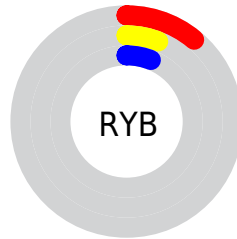

Details

The CIELab color **5.92, 5.54, 1.95** is a dark color, and the websafe version is hex **000000**. A complement of this color would be **9.20, -5.28, -1.71**, and the grayscale version is **6.15, 0.00, -0.00**.

A 20% lighter version of the original color is **25.81, 5.90, 1.51**, and **0.00, 0.00, 0.00** is the 20% darker color. If you saturate the color by 10%, you get **5.15, 6.47, 2.28**, and if you desaturate by 10%, it is **6.80, 4.47, 1.57**.

Distribution

Red (11%)

Green (6%)

Blue (6%)

Red (11%)

Yellow (6%)

Blue (6%)

Cyan (0%)