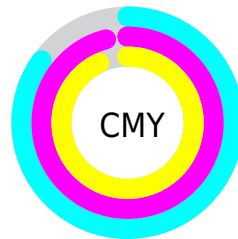

A 20% lighter version of the original color is **26.17, 13.98, 1.56**, and **0.00, 0.00, 0.00** is the 20% darker color. If you saturate the color by 10%, you get **5.30, 15.13, 1.60**, and if you desaturate by 10%, it is **7.04, 12.46, 0.85**.

Distribution

Red (15%)

Green (4%)

Blue (7%)

Red (15%)

Yellow (4%)

Blue (7%)

Cyan (0%)

Magenta (70%)

Yellow (51%)

Black (85%)

Cyan (85%)

Magenta (96%)

Yellow (93%)

Brightness & Saturation Gradients

These gradients show how the CIE Lab color 86.11, 13.96, 1.23 changes by changing the brightness by 10 percent. The first figure shows a shift by +10% for each color and the second figure -10%.

Rectangle

The Rectangle color scheme consists of four colors that form a rectangle on the color wheel.

86.11, 13.96, 1.23

86.11, 8.03, 11.48

86.11, -13.96, -1.23

86.11, -8.03, -11.48

Sweetspot

The Sweet Spot groups the original color and five complimentary colors.