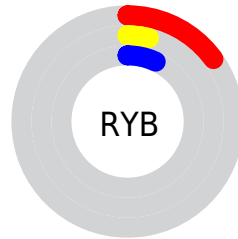

Details

The CIELab color **6.11, 13.96, 1.23** is a dark color, and the websafe version is hex **330000**. A complement of this color would be **12.53, -12.19, 1.66**, and the grayscale version is **6.13, 0.00, -0.00**.

A 20% lighter version of the original color is **26.17, 13.98, 1.56**, and **0.00, 0.00, 0.00** is the 20% darker color. If you saturate the color by 10%, you get **5.30, 15.13, 1.60**, and if you desaturate by 10%, it is **7.04, 12.46, 0.85**.

Distribution

Red (15%)

Green (4%)

Blue (7%)

Red (15%)

Yellow (4%)

Blue (7%)

Cyan (0%)