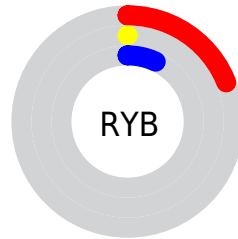

Details

The CIELab color **6.04, 25.18, 1.98** is a dark color, and the websafe version is hex **330000**. A complement of this color would be **16.57, -20.67, 6.61**, and the grayscale version is **4.78, 0.00, -0.00**.

A 20% lighter version of the original color is **25.96, 25.23, 2.19**, and **0.00, 0.00, 0.00** is the 20% darker color. If you saturate the color by 10%, you get **6.04, 25.18, 1.98**, and if you desaturate by 10%, it is **7.08, 23.04, 1.56**.

Distribution

Red (19%)

Green (0%)

Blue (7%)

Red (19%)

Yellow (0%)

Blue (7%)

Cyan (0%)