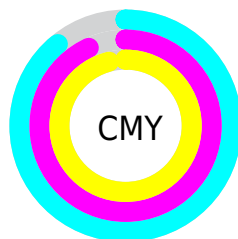

A 20% lighter version of the original color is **26.27, 3.65, 5.48**, and **0.00, 0.00, 0.00** is the 20% darker color. If you saturate the color by 10%, you get **5.84, 3.92, 5.87**, and if you desaturate by 10%, it is **6.87, 2.87, 4.99**.

Distribution

Red (11%)

Green (7%)

Blue (4%)

Red (11%)

Yellow (9%)

Blue (4%)

Cyan (0%)

Magenta (36%)

Yellow (64%)

Black (89%)

Cyan (89%)

Magenta (93%)

Yellow (96%)

Brightness & Saturation Gradients

These gradients show how the CIELab color 86.34, 3.41, 5.45 changes by changing the brightness by 10 percent. The first figure shows a shift by +10% for each color and the second figure -10%.