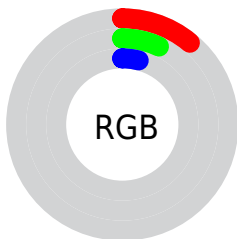

Distribution

Red (11%)

Green (7%)

Blue (4%)