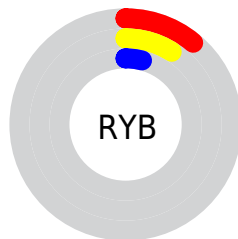

Details

The CIELab color **6.34, 3.41, 5.45** is a dark color, and the websafe version is hex **000000**. A complement of this color would be **5.86, -1.29, -6.74**, and the grayscale version is **6.38, 0.00, -0.00**.

A 20% lighter version of the original color is **26.27, 3.65, 5.48**, and **0.00, 0.00, 0.00** is the 20% darker color. If you saturate the color by 10%, you get **5.84, 3.92, 5.87**, and if you desaturate by 10%, it is **6.87, 2.87, 4.99**.

Distribution

Red (11%)

Green (7%)

Blue (4%)

Red (11%)

Yellow (9%)

Blue (4%)

Cyan (0%)