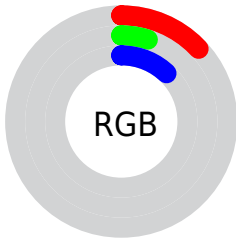

Distribution

- Red (13%)
- Green (5%)
- Blue (12%)