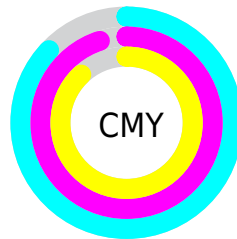

Details

The CIELab color **6.22, 12.82, -7.52** is a dark color, and the websafe version is hex **000000**. A complement of this color would be **10.20, -12.50, 8.53**, and the grayscale version is **6.58, 0.00, -0.00**.

A 20% lighter version of the original color is **26.33, 12.46, -7.59**, and **0.00, 0.00, 0.00** is the 20% darker color. If you saturate the color by 10%, you get **5.53, 14.23, -8.30**, and if you desaturate by 10%, it is **7.04, 11.08, -6.54**.

Distribution

- Red (13%)
- Green (5%)
- Blue (12%)

- Red (13%)
- Yellow (5%)
- Blue (12%)

- Cyan (0%)
- Magenta (59%)
- Yellow (6%)
- Black (87%)

- Cyan (87%)
- Magenta (95%)
- Yellow (88%)

Brightness & Saturation Gradients

These gradients show how the CIE Lab color 86.22, 12.82, -7.52 changes by changing the brightness by 10 percent. The first figure shows a shift by +10% for each color and the second figure -10%.

Similar to the brightness gradients but the following saturation gradients show a change of the CIE Lab color 86.22, 12.82, -7.52 by changing the saturation by 10% instead.