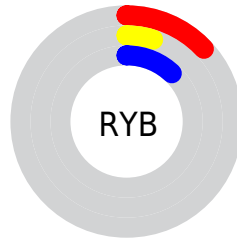

- Red (13%)
- Yellow (5%)
- Blue (12%)