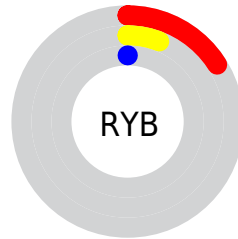

Details

The CIELab color **6.42, 14.15, 9.89** is a dark color, and the websafe version is hex **330000**. A complement of this color would be **9.71, -6.44, -10.66**, and the grayscale version is **5.79, 0.00, -0.00**.

A 20% lighter version of the original color is **26.38, 13.97, 9.89**, and **0.00, 0.00, 0.00** is the 20% darker color. If you saturate the color by 10%, you get **6.42, 14.15, 9.89**, and if you desaturate by 10%, it is **7.18, 12.99, 9.32**.

Distribution

Red (16%)

Green (4%)

Blue (0%)

Red (16%)

Yellow (6%)

Blue (0%)

Cyan (0%)