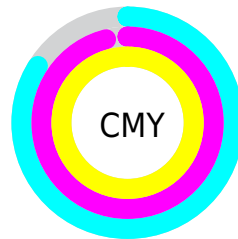

Details

The CIELab color **6.42, 14.15, 9.89** is a dark color, and the websafe version is hex **330000**. A complement of this color would be **9.71, -6.44, -10.66**, and the grayscale version is **5.79, 0.00, -0.00**.

A 20% lighter version of the original color is **26.38, 13.97, 9.89**, and **0.00, 0.00, 0.00** is the 20% darker color. If you saturate the color by 10%, you get **6.42, 14.15, 9.89**, and if you desaturate by 10%, it is **7.18, 12.99, 9.32**.

Distribution

Red (16%)

Green (4%)

Blue (0%)

Red (16%)

Yellow (6%)

Blue (0%)

Cyan (0%)

Magenta (73%)

Yellow (100%)

Black (84%)

Cyan (84%)

Magenta (96%)

Yellow (100%)

Brightness & Saturation Gradients

These gradients show how the CIE Lab color 86.42, 14.15, 9.89 changes by changing the brightness by 10 percent. The first figure shows a shift by +10% for each color and the second figure -10%.