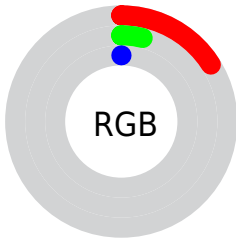

Distribution

Red (16%)

Green (4%)

Blue (0%)