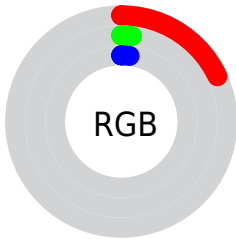

Distribution

Red (18%)

Green (2%)

Blue (2%)