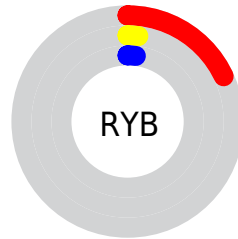

Details

The CIELab color **6.33, 19.51, 7.41** is a dark color, and the websafe version is hex **330000**. A complement of this color would be **16.02, -12.99, -3.89**, and the grayscale version is **5.34, 0.00, -0.00**.

A 20% lighter version of the original color is **26.32, 19.66, 7.29**, and **0.00, 0.00, 0.00** is the 20% darker color. If you saturate the color by 10%, you get **5.36, 21.24, 7.83**, and if you desaturate by 10%, it is **7.30, 17.68, 7.00**.

Distribution

Red (18%)

Green (2%)

Blue (2%)

Red (18%)

Yellow (2%)

Blue (2%)

Cyan (0%)