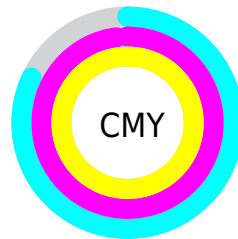

A 20% lighter version of the original color is **26.32, 19.66, 7.29**, and **0.00, 0.00, 0.00** is the 20% darker color. If you saturate the color by 10%, you get **5.36, 21.24, 7.83**, and if you desaturate by 10%, it is **7.30, 17.68, 7.00**.

Distribution

Red (18%)

Green (2%)

Blue (2%)

Red (18%)

Yellow (2%)

Blue (2%)

Cyan (0%)

Magenta (87%)

Yellow (87%)

Black (82%)

Cyan (82%)

Magenta (98%)

Yellow (98%)

Brightness & Saturation Gradients

These gradients show how the CIELab color 86.33, 19.51, 7.41 changes by changing the brightness by 10 percent. The first figure shows a shift by +10% for each color and the second figure -10%.

Rectangle

The Rectangle color scheme consists of four colors that form a rectangle on the color wheel.

86.33, 19.51, 7.41

86.33, 6.86, 19.71

86.33, -19.51, -7.41

86.33, -6.86, -19.71

Sweetspot

The Sweet Spot groups the original color and five complimentary colors.