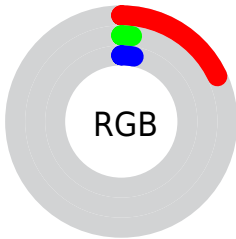

Distribution

Red (18%)

Green (2%)

Blue (3%)