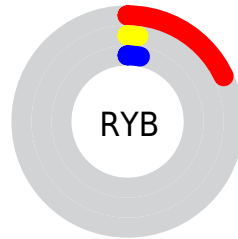

Details

The CIELab color **6.39, 20.73, 6.70** is a dark color, and the websafe version is hex **330000**. A complement of this color would be **16.31, -14.52, -2.08**, and the grayscale version is **5.32, 0.00, -0.00**.

A 20% lighter version of the original color is **26.25, 20.83, 6.56**, and **0.00, 0.00, 0.00** is the 20% darker color. If you saturate the color by 10%, you get **5.40, 22.60, 7.00**, and if you desaturate by 10%, it is **7.38, 18.78, 6.35**.

Distribution

Red (18%)

Green (2%)

Blue (3%)

Red (18%)

Yellow (2%)

Blue (3%)

Cyan (0%)