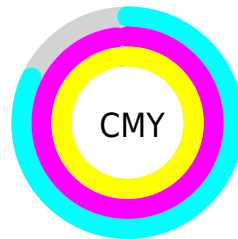

A 20% lighter version of the original color is **26.25, 20.83, 6.56**, and **0.00, 0.00, 0.00** is the 20% darker color. If you saturate the color by 10%, you get **5.40, 22.60, 7.00**, and if you desaturate by 10%, it is **7.38, 18.78, 6.35**.

Distribution

Red (18%)

Green (2%)

Blue (3%)

Red (18%)

Yellow (2%)

Blue (3%)

Cyan (0%)

Magenta (89%)

Yellow (83%)

Black (82%)

Cyan (82%)

Magenta (98%)

Yellow (97%)

Brightness & Saturation Gradients

These gradients show how the CIE Lab color 86.39, 20.73, 6.70 changes by changing the brightness by 10 percent. The first figure shows a shift by +10% for each color and the second figure -10%.