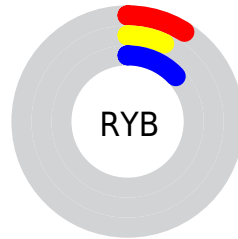

- Red (9%)
- Yellow (7%)
- Blue (13%)