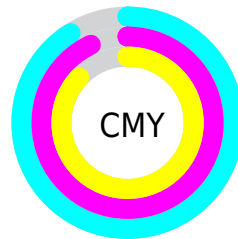

A 20% lighter version of the original color is **26.42, 6.17, -9.54**, and **0.00, 0.00, 0.00** is the 20% darker color. If you saturate the color by 10%, you get **5.31, 6.67, -11.37**, and if you desaturate by 10%, it is **7.74, 4.82, -7.60**.

Distribution

- Red (9%)
- Green (7%)
- Blue (13%)

- Red (9%)
- Yellow (7%)
- Blue (13%)

- Cyan (33%)
- Magenta (45%)
- Yellow (0%)
- Black (87%)

- Cyan (91%)
- Magenta (93%)
- Yellow (87%)

Brightness & Saturation Gradients

These gradients show how the CIELab color 86.44, 5.90, -9.61 changes by changing the brightness by 10 percent. The first figure shows a shift by +10% for each color and the second figure -10%.

Similar to the brightness gradients but the following saturation gradients show a change of the CIELab color 86.44, 5.90, -9.61 by changing the saturation by 10% instead.