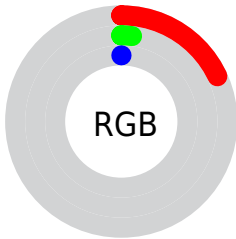

Distribution

Red (18%)

Green (2%)

Blue (0%)