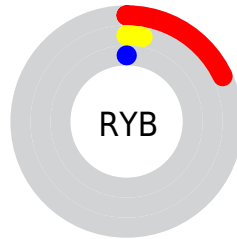

Details

The CIELab color **6.42, 19.51, 10.01** is a dark color, and the websafe version is hex **330000**. A complement of this color would be **13.91, -10.86, -7.80**, and the grayscale version is **5.20, 0.00, -0.00**.

A 20% lighter version of the original color is **26.37, 19.60, 10.04**, and **0.00, 0.00, 0.00** is the 20% darker color. If you saturate the color by 10%, you get **6.42, 19.51, 10.01**, and if you desaturate by 10%, it is **7.30, 17.92, 9.41**.

Distribution

Red (18%)

Green (2%)

Blue (0%)

Red (18%)

Yellow (3%)

Blue (0%)

Cyan (0%)