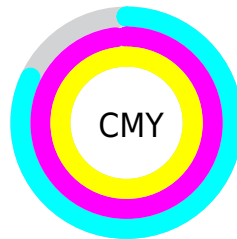

A 20% lighter version of the original color is **26.37, 19.60, 10.04**, and **0.00, 0.00, 0.00** is the 20% darker color. If you saturate the color by 10%, you get **6.42, 19.51, 10.01**, and if you desaturate by 10%, it is **7.30, 17.92, 9.41**.

Distribution

Red (18%)

Green (2%)

Blue (0%)

Red (18%)

Yellow (3%)

Blue (0%)

Cyan (0%)

Magenta (87%)

Yellow (100%)

Black (82%)

Cyan (82%)

Magenta (98%)

Yellow (100%)

Brightness & Saturation Gradients

These gradients show how the CIE Lab color 86.42, 19.51, 10.01 changes by changing the brightness by 10 percent. The first figure shows a shift by +10% for each color and the second figure -10%.

Rectangle

The Rectangle color scheme consists of four colors that form a rectangle on the color wheel.

86.42, 19.51, 10.01

86.42, 4.87, 21.38

86.42, -19.51, -10.01

86.42, -4.87, -21.38

Sweetspot

The Sweet Spot groups the original color and five complimentary colors.