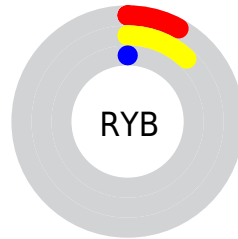

Details

The CIELab color **6.42, 3.34, 9.27** is a dark color, and the websafe version is hex **000000**. A complement of this color would be **3.50, 0.90, -11.88**, and the grayscale version is **6.20, 0.00, -0.00**.

A 20% lighter version of the original color is **26.36, 3.73, 8.92**, and **0.00, 0.00, 0.00** is the 20% darker color. If you saturate the color by 10%, you get **6.28, 3.44, 9.47**, and if you desaturate by 10%, it is **6.85, 2.99, 8.68**.

Distribution

Red (12%)

Green (7%)

Blue (0%)

Red (8%)

Yellow (12%)

Blue (0%)

Cyan (0%)