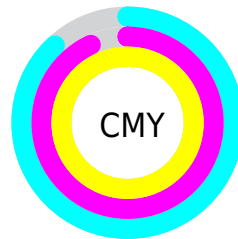

A 20% lighter version of the original color is **26.36, 3.73, 8.92**, and **0.00, 0.00, 0.00** is the 20% darker color. If you saturate the color by 10%, you get **6.28, 3.44, 9.47**, and if you desaturate by 10%, it is **6.85, 2.99, 8.68**.

Distribution

Red (12%)

Green (7%)

Blue (0%)

Red (8%)

Yellow (12%)

Blue (0%)

Cyan (0%)

Magenta (40%)

Yellow (97%)

Black (88%)

Cyan (88%)

Magenta (93%)

Yellow (100%)

Brightness & Saturation Gradients

These gradients show how the CIE Lab color 86.42, 3.34, 9.27 changes by changing the brightness by 10 percent. The first figure shows a shift by +10% for each color and the second figure -10%.