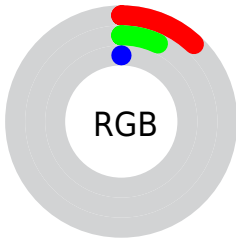

Distribution

Red (12%)

Green (7%)

Blue (0%)