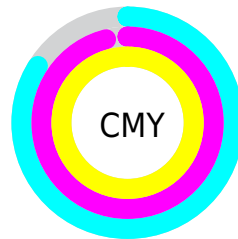

Details

The CIELab color **6.44, 14.26, 9.51** is a dark color, and the websafe version is hex **330000**. A complement of this color would be **10.15, -6.85, -9.97**, and the grayscale version is **5.84, 0.00, -0.00**.

A 20% lighter version of the original color is **26.41, 14.10, 9.27**, and **0.00, 0.00, 0.00** is the 20% darker color. If you saturate the color by 10%, you get **6.27, 14.50, 9.67**, and if you desaturate by 10%, it is **7.21, 13.05, 8.97**.

Distribution

Red (16%)

Green (4%)

Blue (0%)

Red (16%)

Yellow (5%)

Blue (0%)

Cyan (0%)

Magenta (73%)

Yellow (98%)

Black (84%)

Cyan (84%)

Magenta (96%)

Yellow (100%)

Brightness & Saturation Gradients

These gradients show how the CIE Lab color 86.44, 14.26, 9.51 changes by changing the brightness by 10 percent. The first figure shows a shift by +10% for each color and the second figure -10%.