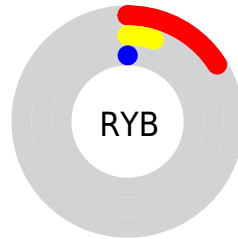

Details

The CIELab color **6.44, 14.26, 9.51** is a dark color, and the websafe version is hex **330000**. A complement of this color would be **10.15, -6.85, -9.97**, and the grayscale version is **5.84, 0.00, -0.00**.

A 20% lighter version of the original color is **26.41, 14.10, 9.27**, and **0.00, 0.00, 0.00** is the 20% darker color. If you saturate the color by 10%, you get **6.27, 14.50, 9.67**, and if you desaturate by 10%, it is **7.21, 13.05, 8.97**.

Distribution

Red (16%)

Green (4%)

Blue (0%)

Red (16%)

Yellow (5%)

Blue (0%)

Cyan (0%)