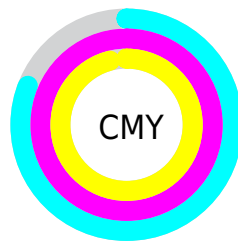

A 20% lighter version of the original color is **26.51, 22.82, 6.32**, and **0.00, 0.00, 0.00** is the 20% darker color. If you saturate the color by 10%, you get **5.80, 24.16, 6.55**, and if you desaturate by 10%, it is **7.47, 20.72, 6.11**.

Distribution

Red (19%)

Green (1%)

Blue (4%)

Red (19%)

Yellow (1%)

Blue (4%)

Cyan (0%)

Magenta (94%)

Yellow (81%)

Black (81%)

Cyan (81%)

Magenta (99%)

Yellow (96%)

Brightness & Saturation Gradients

These gradients show how the CIE Lab color 86.44, 22.86, 6.42 changes by changing the brightness by 10 percent. The first figure shows a shift by +10% for each color and the second figure -10%.