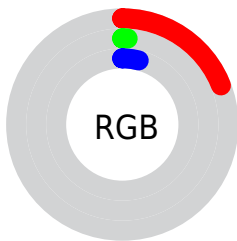

Distribution

Red (19%)

Green (1%)

Blue (4%)