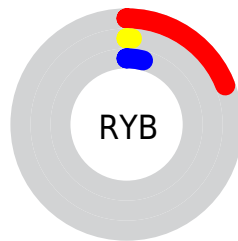

Details

The CIELab color **6.44, 22.86, 6.42** is a dark color, and the websafe version is hex **330000**. A complement of this color would be **16.99, -16.44, -0.38**, and the grayscale version is **5.12, 0.00, -0.00**.

A 20% lighter version of the original color is **26.51, 22.82, 6.32**, and **0.00, 0.00, 0.00** is the 20% darker color. If you saturate the color by 10%, you get **5.80, 24.16, 6.55**, and if you desaturate by 10%, it is **7.47, 20.72, 6.11**.

Distribution

Red (19%)

Green (1%)

Blue (4%)

Red (19%)

Yellow (1%)

Blue (4%)

Cyan (0%)