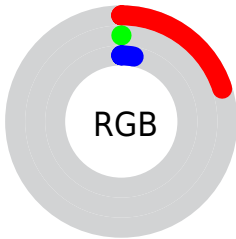

Distribution

Red (20%)

Green (0%)

Blue (3%)