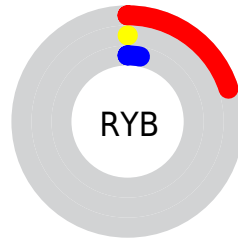

Details

The CIELab color **6.50, 25.70, 7.40** is a dark color, and the websafe version is hex **330000**. A complement of this color would be **18.14, -17.99, -0.09**, and the grayscale version is **4.71, 0.00, -0.00**.

A 20% lighter version of the original color is **26.42, 25.97, 7.62**, and **0.00, 0.00, 0.00** is the 20% darker color. If you saturate the color by 10%, you get **6.50, 25.71, 7.40**, and if you desaturate by 10%, it is **7.59, 23.29, 7.17**.

Distribution

Red (20%)

Green (0%)

Blue (3%)

Red (20%)

Yellow (0%)

Blue (3%)

Cyan (0%)