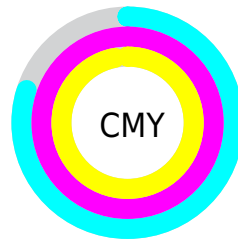

A 20% lighter version of the original color is **26.42, 25.97, 7.62**, and **0.00, 0.00, 0.00** is the 20% darker color. If you saturate the color by 10%, you get **6.50, 25.71, 7.40**, and if you desaturate by 10%, it is **7.59, 23.29, 7.17**.

Distribution

Red (20%)

Green (0%)

Blue (3%)

Red (20%)

Yellow (0%)

Blue (3%)

Cyan (0%)

Magenta (100%)

Yellow (86%)

Black (80%)

Cyan (80%)

Magenta (100%)

Yellow (97%)

Brightness & Saturation Gradients

These gradients show how the CIE Lab color 86.50, 25.70, 7.40 changes by changing the brightness by 10 percent. The first figure shows a shift by +10% for each color and the second figure -10%.