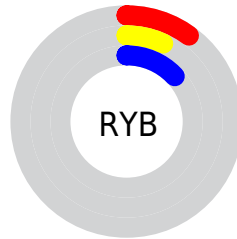

- Red (10%)
- Yellow (7%)
- Blue (13%)