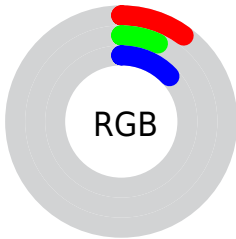

Distribution

- Red (10%)
- Green (7%)
- Blue (13%)