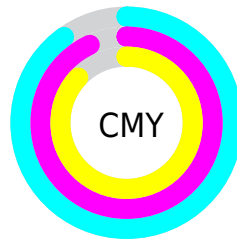

A 20% lighter version of the original color is **26.72, 7.33, -9.06**, and **0.00, 0.00, 0.00** is the 20% darker color. If you saturate the color by 10%, you get **5.68, 8.32, -10.77**, and if you desaturate by 10%, it is **8.02, 5.83, -7.15**.

Distribution

- Red (10%)
- Green (7%)
- Blue (13%)

- Red (10%)
- Yellow (7%)
- Blue (13%)

- Cyan (24%)
- Magenta (45%)
- Yellow (0%)
- Black (87%)

- Cyan (90%)
- Magenta (93%)
- Yellow (87%)

Brightness & Saturation Gradients

These gradients show how the CIELab color 86.77, 7.32, -9.08 changes by changing the brightness by 10 percent. The first figure shows a shift by +10% for each color and the second figure -10%.

Similar to the brightness gradients but the following saturation gradients show a change of the CIELab color 86.77, 7.32, -9.08 by changing the saturation by 10% instead.