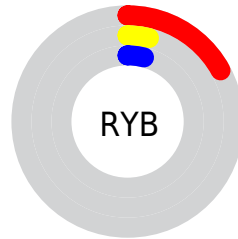

Details

The CIELab color **6.80, 17.87, 6.44** is a dark color, and the websafe version is hex **330000**. A complement of this color would be **15.67, -12.49, -3.02**, and the grayscale version is **6.15, 0.00, -0.00**.

A 20% lighter version of the original color is **26.73, 18.26, 6.51**, and **0.00, 0.00, 0.00** is the 20% darker color. If you saturate the color by 10%, you get **5.85, 19.59, 6.80**, and if you desaturate by 10%, it is **7.82, 15.93, 5.98**.

Distribution

Red (17%)

Green (4%)

Blue (4%)

Red (17%)

Yellow (4%)

Blue (4%)

Cyan (0%)