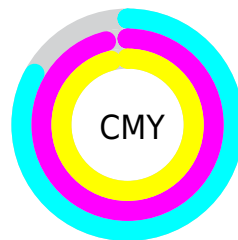

A 20% lighter version of the original color is **26.73, 18.26, 6.51**, and **0.00, 0.00, 0.00** is the 20% darker color. If you saturate the color by 10%, you get **5.85, 19.59, 6.80**, and if you desaturate by 10%, it is **7.82, 15.93, 5.98**.

Distribution

Red (17%)

Green (4%)

Blue (4%)

Red (17%)

Yellow (4%)

Blue (4%)

Cyan (0%)

Magenta (80%)

Yellow (77%)

Black (83%)

Cyan (83%)

Magenta (96%)

Yellow (96%)

Brightness & Saturation Gradients

These gradients show how the CIE Lab color 86.80, 17.87, 6.44 changes by changing the brightness by 10 percent. The first figure shows a shift by +10% for each color and the second figure -10%.

Rectangle

The Rectangle color scheme consists of four colors that form a rectangle on the color wheel.

86.80, 17.87, 6.44

86.80, 6.55, 17.83

86.80, -17.87, -6.44

86.80, -6.55, -17.83

Sweetspot

The Sweet Spot groups the original color and five complimentary colors.