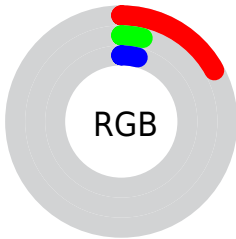

Distribution

Red (17%)

Green (4%)

Blue (4%)