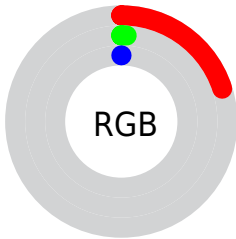

Distribution

Red (20%)

Green (1%)

Blue (0%)