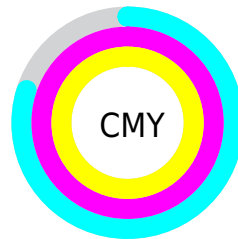

A 20% lighter version of the original color is **26.77, 24.39, 10.77**, and **0.00, 0.00, 0.00** is the 20% darker color. If you saturate the color by 10%, you get **6.75, 24.12, 10.62**, and if you desaturate by 10%, it is **7.81, 21.88, 10.09**.

Distribution

Red (20%)

Green (1%)

Blue (0%)

Red (20%)

Yellow (1%)

Blue (0%)

Cyan (0%)

Magenta (96%)

Yellow (100%)

Black (80%)

Cyan (80%)

Magenta (99%)

Yellow (100%)

Brightness & Saturation Gradients

These gradients show how the CIE Lab color 86.75, 24.12, 10.62 changes by changing the brightness by 10 percent. The first figure shows a shift by +10% for each color and the second figure -10%.

Rectangle

The Rectangle color scheme consists of four colors that form a rectangle on the color wheel.

86.75, 24.12, 10.62

86.75, 7.37, 25.30

86.75, -24.12, -10.62

86.75, -7.37, -25.30

Sweetspot

The Sweet Spot groups the original color and five complimentary colors.