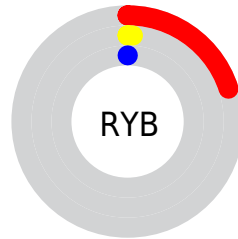

Details

The CIELab color **6.75, 24.12, 10.62** is a dark color, and the websafe version is hex **330000**. A complement of this color would be **17.62, -14.28, -5.70**, and the grayscale version is **4.86, 0.00, -0.00**.

A 20% lighter version of the original color is **26.77, 24.39, 10.77**, and **0.00, 0.00, 0.00** is the 20% darker color. If you saturate the color by 10%, you get **6.75, 24.12, 10.62**, and if you desaturate by 10%, it is **7.81, 21.88, 10.09**.

Distribution

Red (20%)

Green (1%)

Blue (0%)

Red (20%)

Yellow (1%)

Blue (0%)

Cyan (0%)