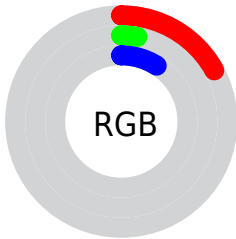

Distribution

Red (17%)

Green (3%)

Blue (9%)