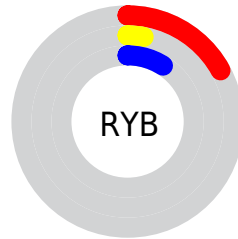

Details

The CIELab color **6.81, 20.65, -1.74** is a dark color, and the websafe version is hex **330000**. A complement of this color would be **15.10, -18.04, 7.36**, and the grayscale version is **6.31, 0.00, -0.00**.

A 20% lighter version of the original color is **26.87, 20.83, -1.92**, and **0.00, 0.00, 0.00** is the 20% darker color. If you saturate the color by 10%, you get **5.86, 22.48, -1.36**, and if you desaturate by 10%, it is **7.78, 18.74, -2.17**.

Distribution

Red (17%)

Green (3%)

Blue (9%)

Red (17%)

Yellow (3%)

Blue (9%)

Cyan (0%)