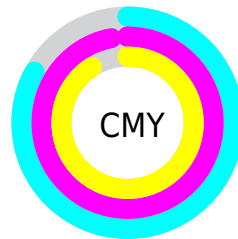

A 20% lighter version of the original color is **26.87, 20.83, -1.92**, and **0.00, 0.00, 0.00** is the 20% darker color. If you saturate the color by 10%, you get **5.86, 22.48, -1.36**, and if you desaturate by 10%, it is **7.78, 18.74, -2.17**.

Distribution

Red (17%)

Green (3%)

Blue (9%)

Red (17%)

Yellow (3%)

Blue (9%)

Cyan (0%)

Magenta (84%)

Yellow (45%)

Black (83%)

Cyan (83%)

Magenta (97%)

Yellow (91%)

Brightness & Saturation Gradients

These gradients show how the CIE Lab color 86.81, 20.65, -1.74 changes by changing the brightness by 10 percent. The first figure shows a shift by +10% for each color and the second figure -10%.

Rectangle

The Rectangle color scheme consists of four colors that form a rectangle on the color wheel.

86.81, 20.65, -1.74

86.81, 14.61, 14.70

86.81, -20.65, 1.74

86.81, -14.61, -14.70

Sweetspot

The Sweet Spot groups the original color and five complimentary colors.