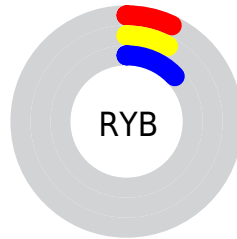

- Red (7%)
- Yellow (8%)
- Blue (13%)