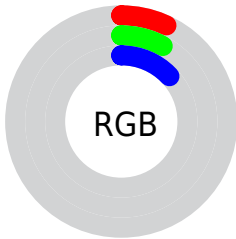

Distribution

- Red (7%)
- Green (8%)
- Blue (13%)