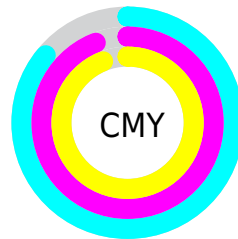

A 20% lighter version of the original color is **26.71, 10.99, 2.97**, and **0.00, 0.00, 0.00** is the 20% darker color. If you saturate the color by 10%, you get **5.89, 12.29, 3.80**, and if you desaturate by 10%, it is **7.91, 9.17, 2.95**.

Distribution

Red (14%)

Green (6%)

Blue (6%)

Red (14%)

Yellow (6%)

Blue (6%)

Cyan (0%)

Magenta (58%)

Yellow (56%)

Black (86%)

Cyan (86%)

Magenta (94%)

Yellow (94%)

Brightness & Saturation Gradients

These gradients show how the CIE Lab color 86.81, 10.94, 3.40 changes by changing the brightness by 10 percent. The first figure shows a shift by +10% for each color and the second figure -10%.