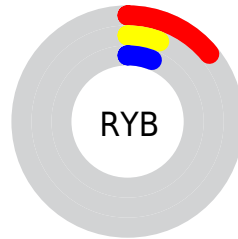

Details

The CIELab color **6.81, 10.94, 3.40** is a dark color, and the websafe version is hex **000000**. A complement of this color would be **12.51, -8.73, -1.96**, and the grayscale version is **6.96, 0.00, -0.00**.

A 20% lighter version of the original color is **26.71, 10.99, 2.97**, and **0.00, 0.00, 0.00** is the 20% darker color. If you saturate the color by 10%, you get **5.89, 12.29, 3.80**, and if you desaturate by 10%, it is **7.91, 9.17, 2.95**.

Distribution

Red (14%)

Green (6%)

Blue (6%)

Red (14%)

Yellow (6%)

Blue (6%)

Cyan (0%)