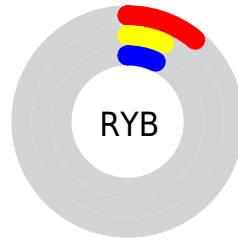

Details

The CIELab color **6.86, 4.40, 1.55** is a dark color, and the websafe version is hex **000000**. A complement of this color would be **9.42, -4.07, -1.34**, and the grayscale version is **7.10, 0.00, -0.00**.

A 20% lighter version of the original color is **26.77, 4.33, 1.59**, and **0.00, 0.00, 0.00** is the 20% darker color. If you saturate the color by 10%, you get **5.97, 5.47, 1.93**, and if you desaturate by 10%, it is **7.86, 3.13, 1.12**.

Distribution

Red (11%)

Green (7%)

Blue (7%)

Red (11%)

Yellow (7%)

Blue (7%)

Cyan (0%)