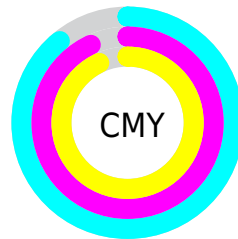

A 20% lighter version of the original color is **26.77, 4.33, 1.59**, and **0.00, 0.00, 0.00** is the 20% darker color. If you saturate the color by 10%, you get **5.97, 5.47, 1.93**, and if you desaturate by 10%, it is **7.86, 3.13, 1.12**.

Distribution

Red (11%)

Green (7%)

Blue (7%)

Red (11%)

Yellow (7%)

Blue (7%)

Cyan (0%)

Magenta (32%)

Yellow (32%)

Black (89%)

Cyan (89%)

Magenta (93%)

Yellow (93%)

Brightness & Saturation Gradients

These gradients show how the CIE Lab color 86.86, 4.40, 1.55 changes by changing the brightness by 10 percent. The first figure shows a shift by +10% for each color and the second figure -10%.