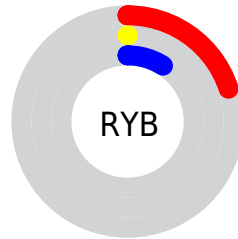

Details

The CIELab color **6.95, 27.31, -1.34** is a dark color, and the websafe version is hex **330000**. A complement of this color would be **17.67, -23.12, 10.80**, and the grayscale version is **5.44, 0.00, -0.00**.

A 20% lighter version of the original color is **27.09, 27.35, -1.44**, and **0.00, 0.00, 0.00** is the 20% darker color. If you saturate the color by 10%, you get **6.95, 27.31, -1.34**, and if you desaturate by 10%, it is **8.06, 24.83, -1.83**.

Distribution

Red (20%)

Green (0%)

Blue (9%)

Red (20%)

Yellow (0%)

Blue (9%)

Cyan (0%)