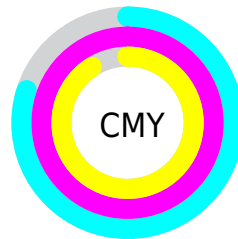

Details

The CIELab color **6.95, 27.31, -1.34** is a dark color, and the websafe version is hex **330000**. A complement of this color would be **17.67, -23.12, 10.80**, and the grayscale version is **5.44, 0.00, -0.00**.

A 20% lighter version of the original color is **27.09, 27.35, -1.44**, and **0.00, 0.00, 0.00** is the 20% darker color. If you saturate the color by 10%, you get **6.95, 27.31, -1.34**, and if you desaturate by 10%, it is **8.06, 24.83, -1.83**.

Distribution

Red (20%)

Green (0%)

Blue (9%)

Red (20%)

Yellow (0%)

Blue (9%)

Cyan (0%)

Magenta (100%)

Yellow (53%)

Black (80%)

Cyan (80%)

Magenta (100%)

Yellow (91%)

Brightness & Saturation Gradients

These gradients show how the CIE Lab color 86.95, 27.31, -1.34 changes by changing the brightness by 10 percent. The first figure shows a shift by +10% for each color and the second figure -10%.