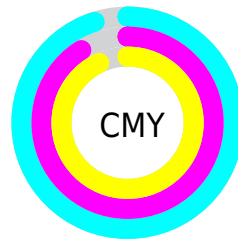

Details

The CIELab color **6.97, -6.32, 2.74** is a dark color, and the websafe version is hex **000000**. A complement of this color would be **4.55, 6.00, -1.88**, and the grayscale version is **6.15, 0.00, -0.00**.

A 20% lighter version of the original color is **26.80, -6.16, 2.76**, and **0.00, 0.00, 0.00** is the 20% darker color. If you saturate the color by 10%, you get **6.79, -7.25, 3.24**, and if you desaturate by 10%, it is **7.18, -5.29, 2.22**.

Distribution

Red (5%)

Green (9%)

Blue (7%)

Red (5%)

Yellow (8%)

Blue (9%)

Cyan (50%)

Magenta (0%)

Yellow (29%)

Black (91%)

Cyan (95%)

Magenta (91%)

Yellow (93%)

Brightness & Saturation Gradients

These gradients show how the CIELab color 86.97, -6.32, 2.74 changes by changing the brightness by 10 percent. The first figure shows a shift by +10% for each color and the second figure -10%.