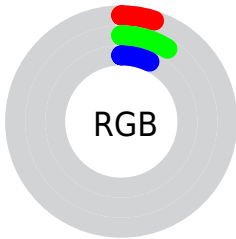

Distribution

Red (5%)

Green (9%)

Blue (7%)