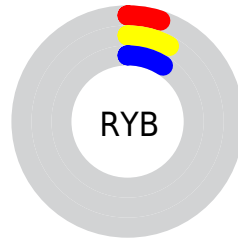

Details

The CIELab color **6.97, -6.32, 2.74** is a dark color, and the websafe version is hex **000000**. A complement of this color would be **4.55, 6.00, -1.88**, and the grayscale version is **6.15, 0.00, -0.00**.

A 20% lighter version of the original color is **26.80, -6.16, 2.76**, and **0.00, 0.00, 0.00** is the 20% darker color. If you saturate the color by 10%, you get **6.79, -7.25, 3.24**, and if you desaturate by 10%, it is **7.18, -5.29, 2.22**.

Distribution

Red (5%)

Green (9%)

Blue (7%)

Red (5%)

Yellow (8%)

Blue (9%)

Cyan (50%)