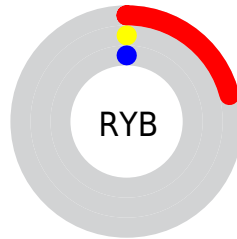

Details

The CIELab color **7.08, 26.51, 11.20** is a dark color, and the websafe version is hex **330000**. A complement of this color would be **19.66, -16.00, -4.71**, and the grayscale version is **4.76, 0.00, -0.00**.

A 20% lighter version of the original color is **27.05, 26.20, 11.23**, and **0.00, 0.00, 0.00** is the 20% darker color. If you saturate the color by 10%, you get **7.08, 26.50, 11.19**, and if you desaturate by 10%, it is **8.25, 23.88, 10.69**.

Distribution

Red (21%)

Green (0%)

Blue (0%)

Red (21%)

Yellow (0%)

Blue (0%)

Cyan (0%)