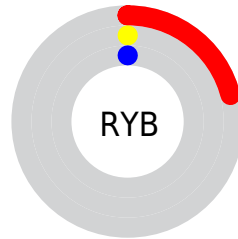

Details

The CIELab color **7.10, 26.57, 10.82** is a dark color, and the websafe version is hex **330000**. A complement of this color would be **19.62, -16.37, -4.09**, and the grayscale version is **4.80, 0.00, -0.00**.

A 20% lighter version of the original color is **27.07, 26.31, 10.59**, and **0.00, 0.00, 0.00** is the 20% darker color. If you saturate the color by 10%, you get **7.10, 26.57, 10.82**, and if you desaturate by 10%, it is **8.26, 23.93, 10.36**.

Distribution

Red (21%)

Green (0%)

Blue (0%)

Red (21%)

Yellow (0%)

Blue (0%)

Cyan (0%)