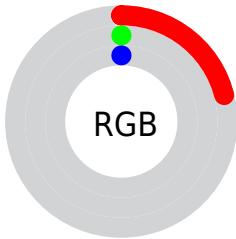

Distribution

Red (21%)

Green (0%)

Blue (0%)