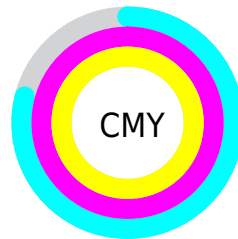

A 20% lighter version of the original color is **27.07, 26.31, 10.59**, and **0.00, 0.00, 0.00** is the 20% darker color. If you saturate the color by 10%, you get **7.10, 26.57, 10.82**, and if you desaturate by 10%, it is **8.26, 23.93, 10.36**.

Distribution

Red (21%)

Green (0%)

Blue (0%)

Red (21%)

Yellow (0%)

Blue (0%)

Cyan (0%)

Magenta (100%)

Yellow (98%)

Black (79%)

Cyan (79%)

Magenta (100%)

Yellow (100%)

Brightness & Saturation Gradients

These gradients show how the CIE Lab color 87.10, 26.57, 10.82 changes by changing the brightness by 10 percent. The first figure shows a shift by +10% for each color and the second figure -10%.

Rectangle

The Rectangle color scheme consists of four colors that form a rectangle on the color wheel.

87.10, 26.57, 10.82

87.10, 8.79, 27.31

87.10, -26.57, -10.82

87.10, -8.79, -27.31

Sweetspot

The Sweet Spot groups the original color and five complimentary colors.