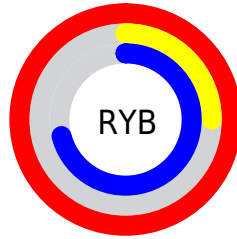

- Red (100%)
- Yellow (25%)
- Blue (71%)