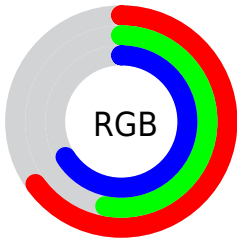

Distribution

- Red (65%)
- Green (53%)
- Blue (66%)