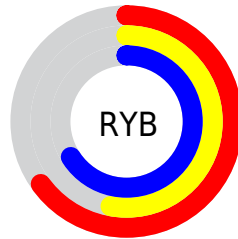

- Red (65%)
- Yellow (53%)
- Blue (66%)