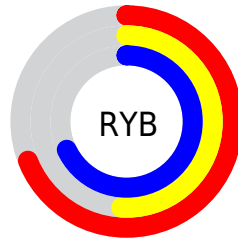

# Details

The CIELab color  $60.08, 25.01, -15.81$  is a light color, and the websafe version is hex  $CC99CC$ . A complement of this color would be  $67.64, -24.06, 17.18$ , and the grayscale version is  $61.52, 0.00, -0.01$ .

A 20% lighter version of the original color is  $79.97, 25.08, -15.72$ , and  $40.13, 25.16, -15.98$  is the 20% darker color. If you saturate the color by 10%, you get  $55.97, 34.62, -21.41$ , and if you desaturate by 10%, it is  $64.44, 15.33, -9.90$ .

# Distribution

Red (69%)

Green (51%)

Blue (68%)

Red (69%)

Yellow (51%)

Blue (68%)

Cyan (0%)