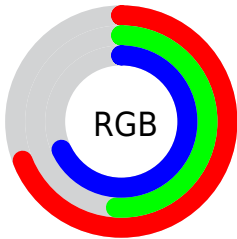

Distribution

Red (69%)

Green (51%)

Blue (68%)