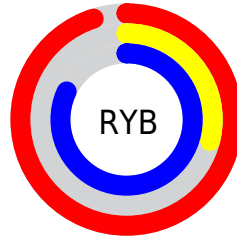

# Details

The CIELab color **60.07, 76.79, -35.03** is a light color, and the websafe version is hex **FF33CC**. The color can be described as light washed magenta. A complement of this color would be **84.99, -69.70, 52.15**, and the grayscale version is **57.70, 0.00, -0.01**.

A 20% lighter version of the original color is **73.24, 62.13, -40.43**, and **41.60, 72.25, -32.51** is the 20% darker color. If you saturate the color by 10%, you get **57.44, 83.01, -36.36**, and if you desaturate by 10%, it is **63.56, 68.37, -32.34**.

# Distribution

Red (95%)

Green (29%)

Blue (82%)

Red (95%)

Yellow (29%)

Blue (82%)

Cyan (0%)