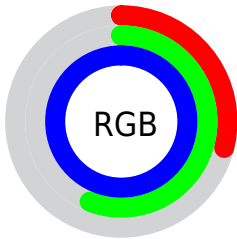

Distribution

- Red (29%)
- Green (56%)
- Blue (100%)