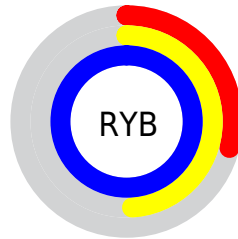

- Red (29%)
- Yellow (49%)
- Blue (100%)