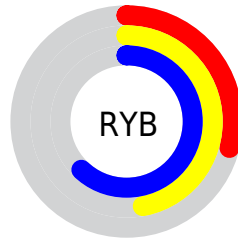

- Red (29%)
- Yellow (47%)
- Blue (62%)