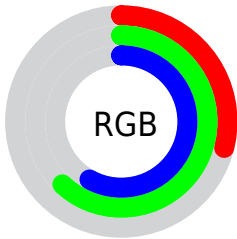

Distribution

- Red (29%)
- Green (62%)
- Blue (58%)