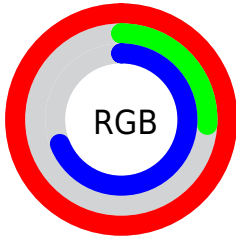

Distribution

Red (100%)

Green (26%)

Blue (69%)