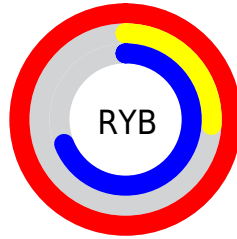

# Details

The CIELab color **60.26, 77.83, -16.24** is a light color, and the websafe version is hex **FF3399**. The color can be described as light washed rose. A complement of this color would be **89.29, -69.23, 39.08**, and the grayscale version is **56.47, 0.00, -0.01**.

A 20% lighter version of the original color is **71.59, 60.22, -30.42**, and **42.41, 70.99, -12.71** is the 20% darker color. If you saturate the color by 10%, you get **57.67, 83.04, -13.94**, and if you desaturate by 10%, it is **63.82, 70.20, -16.99**.

# Distribution

Red (100%)

Green (26%)

Blue (69%)

Red (100%)

Yellow (26%)

Blue (69%)

Cyan (0%)