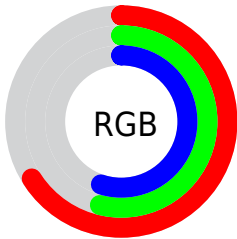

Distribution

- Red (66%)
- Green (54%)
- Blue (55%)