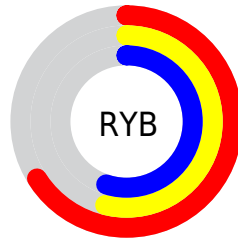

- Red (66%)
- Yellow (54%)
- Blue (55%)