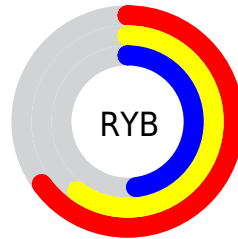

## Conversions Part 2

<b>Format</b>	<b>Color</b>
<a href="#">RYB</a>	<a href="#">166, 154, 123</a>
Decimal	<a href="#">10915195</a>
CIELab	<a href="#">60.42, 6.56, 13.09</a>
CIELCh	<a href="#">60, 14.642, 63.382</a>
Yxy	<a href="#">28.5922, 0.3596, 0.3566</a>
Android (android.graphics.Color)	<a href="#">4289105275 (0xFFA68D7B)</a>
YUV	<a href="#">146.4230, -11.5475, 17.1690</a>
Hunter-Lab	<a href="#">53.4716, 2.6728, 12.2107</a>

# Details

The CIELab color  $60.42, 6.56, 13.09$  is a dark color, and the websafe version is hex  $999999$ . A complement of this color would be  $60.03, -4.59, -12.36$ , and the grayscale version is  $60.76, 0.00, -0.01$ .

A 20% lighter version of the original color is  $80.55, 6.43, 13.55$ , and  $40.39, 6.28, 13.20$  is the 20% darker color. If you saturate the color by 10%, you get  $57.55, 9.70, 18.54$ , and if you desaturate by 10%, it is  $63.36, 3.77, 7.87$ .

# Distribution

Red (65%)

Green (55%)

Blue (48%)

Red (65%)

Yellow (60%)

Blue (48%)

Cyan (0%)