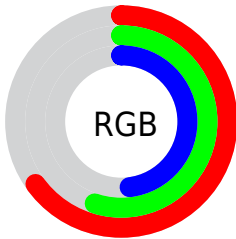

Distribution

Red (65%)

Green (55%)

Blue (48%)