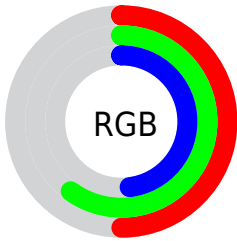

Distribution

- Red (50%)
- Green (60%)
- Blue (48%)