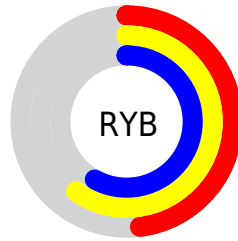

- Red (48%)
- Yellow (60%)
- Blue (58%)