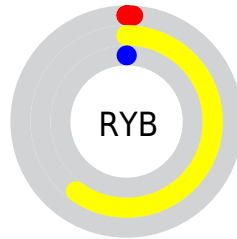

Red (1%)

Yellow (60%)

Blue (0%)