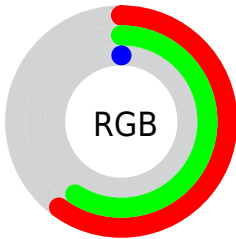

Distribution

Red (60%)

Green (59%)

Blue (0%)