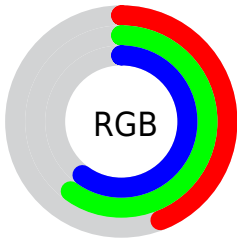

Distribution

- Red (44%)
- Green (60%)
- Blue (60%)