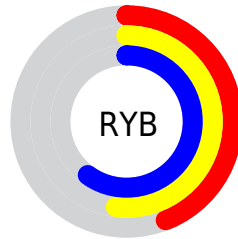

- Red (44%)
- Yellow (52%)
- Blue (60%)