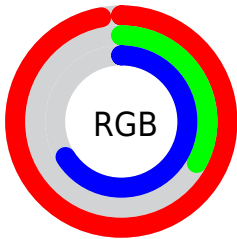

Distribution

- Red (97%)
- Green (33%)
- Blue (66%)