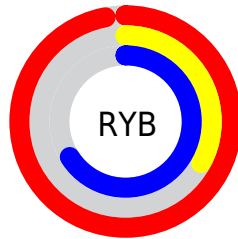

- Red (97%)
- Yellow (33%)
- Blue (66%)