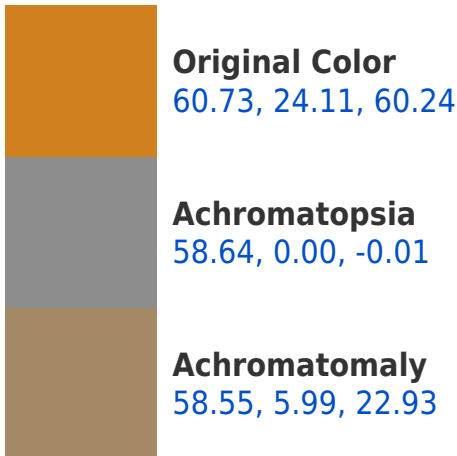

## Background

This preview shows how black text looks on a background with the CIELab color 140.73, 24.11, 60.24.

## Dichromacy

**Original Color**  
60.73, 24.11, 60.24

**Protanopia**  
60.78, -5.24, 56.77

**Deuteranopia**  
60.65, 7.80, 61.09

**Tritanopia**  
60.69, 37.56, 11.41

# Trichromacy

# Monochromacy