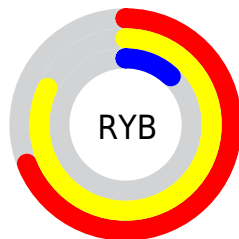

# Details

The CIELab color **60.73, 24.11, 60.24** is a dark color, and the websafe version is hex **CC6600**. The color can be described as dark washed orange. A complement of this color would be **47.25, 12.53, -56.60**, and the grayscale version is **58.76, 0.00, -0.01**.

A 20% lighter version of the original color is **79.03, 17.98, 57.69**, and **40.81, 24.96, 50.22** is the 20% darker color. If you saturate the color by 10%, you get **58.53, 28.77, 63.76**, and if you desaturate by 10%, it is **63.06, 19.73, 54.48**.

# Distribution

Red (82%)

Green (50%)

Blue (12%)

Red (69%)

Yellow (82%)

Blue (12%)

Cyan (0%)