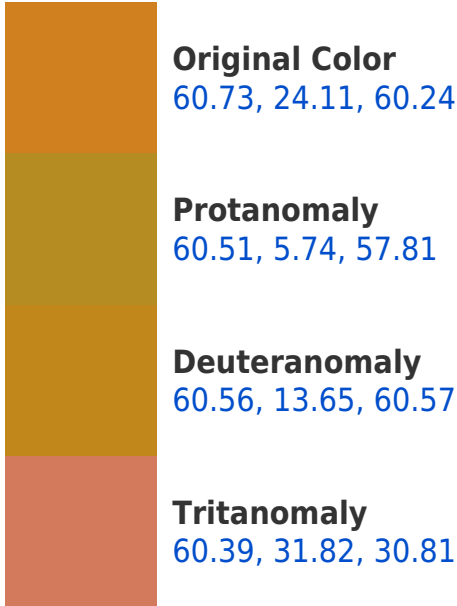

## Background

This preview shows how black text looks on a background with the CIELab color 140.73, 24.11, 60.24.

## Dichromacy

**Original Color**  
60.73, 24.11, 60.24

**Protanopia**  
60.78, -5.24, 56.77

**Deuteranopia**  
60.65, 7.80, 61.09

**Tritanopia**  
60.69, 37.56, 11.41

# Trichromacy

# Monochromacy