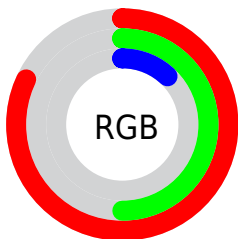

Distribution

Red (82%)

Green (50%)

Blue (12%)