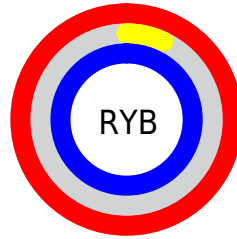

# Details

The CIELab color **60.73, 97.03, -60.18** is a light color, and the websafe version is hex **FF00FF**. The color can be described as light washed magenta. A complement of this color would be **87.82, -85.28, 81.67**, and the grayscale version is **48.74, 0.00, -0.01**.

A 20% lighter version of the original color is **69.05, 73.36, -46.99**, and **46.14, 80.27, -51.28** is the 20% darker color. If you saturate the color by 10%, you get **60.32, 98.25, -60.84**, and if you desaturate by 10%, it is **61.93, 93.52, -58.27**.

# Distribution

Red (100%)

Green (7%)

Blue (100%)

Red (100%)

Yellow (7%)

Blue (100%)

Cyan (0%)