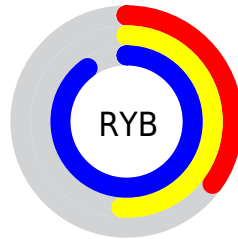

A 20% lighter version of the original color is **79.53, -3.97, -31.42**, and **40.88, 5.70, -47.15** is the 20% darker color. If you saturate the color by 10%, you get **56.19, 9.83, -54.65**, and if you desaturate by 10%, it is **65.58, 2.53, -39.67**.

# Distribution

Red (35%)

Green (58%)

Blue (90%)

Red (35%)

Yellow (51%)

Blue (90%)

Cyan (61%)