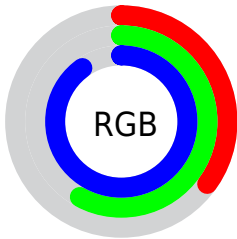

Distribution

Red (35%)

Green (58%)

Blue (90%)