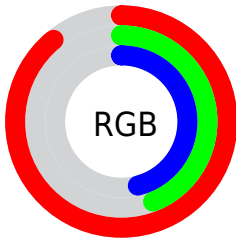

Distribution

Red (89%)

Green (44%)

Blue (46%)