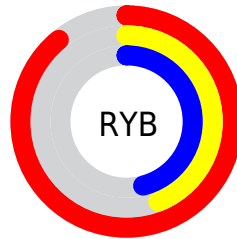

## Conversions Part 2

<b>Format</b>	<b>Color</b>
<b>R<sub>YB</sub></b>	227, 111, 117
Decimal	14905205
CIE <sub>Lab</sub>	60.77, 45.58, 18.13
CIE <sub>LCh</sub>	61, 49.053, 21.691
Yxy	28.9868, 0.4516, 0.3226
Android (android.graphics.Color)	4293095285 (0xFFE36F75)
YUV	146.3680, -14.4784, 70.7143
Hunter-Lab	53.8394, 40.3082, 15.3459

# Details

The CIELab color **60.77, 45.58, 18.13** is a light color, and the websafe version is hex **CC6666**. A complement of this color would be **83.73, -34.24, -7.16**, and the grayscale version is **60.74, 0.00, -0.01**.

A 20% lighter version of the original color is **76.70, 33.73, 11.82**, and **40.69, 45.54, 17.98** is the 20% darker color. If you saturate the color by 10%, you get **56.29, 54.44, 24.54**, and if you desaturate by 10%, it is **65.87, 36.22, 12.96**.

# Distribution

Red (89%)

Green (44%)

Blue (46%)

Red (89%)

Yellow (44%)

Blue (46%)

Cyan (0%)